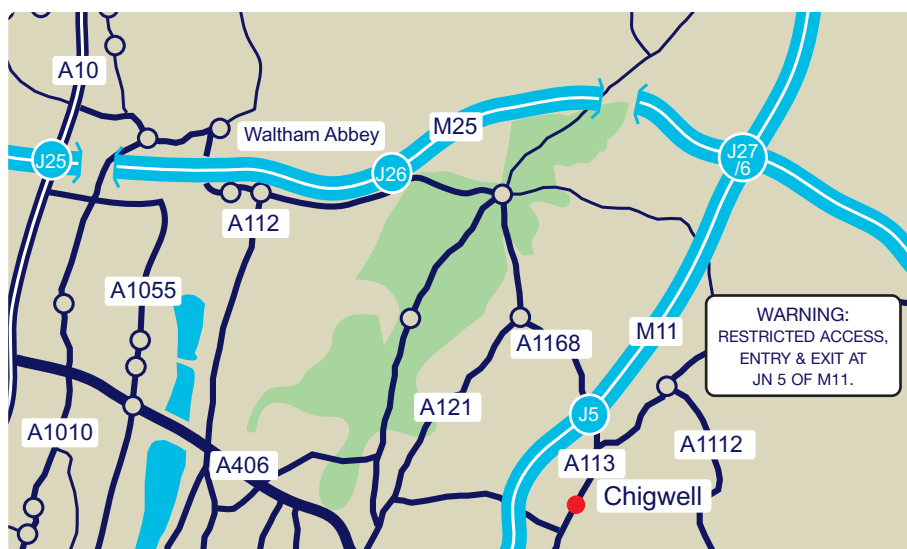

Maps and directions

Chigwell School

High Road
Chigwell
Essex
IG7 6QF

Tel: 020 8501 5700

Fax: 020 8500 6232

Email: hm@chigwell-school.org

CAR PARKING

There are reception parking places at the front of the school. Additional parking for school visitors can be found in the Main Car Park, (Hainault Entrance).

DIRECTIONS BY CAR

FROM M25

- Jn 26 – Waltham Abbey
- Follow signs for Loughton A121 for a mile
- At the top of a hill there is a large roundabout (Wake Arms)
- Take Loughton exit (third exit) & continue for 1 mile
- At the bottom of hill (Goldings Hill) go left at mini roundabout system into Rectory Lane
- Continue for half a mile towards Debden
- Straight on at mini roundabout system and past Debden underground station on left
- Go straight across traffic lights, under M11 and up hill
- At top of hill turn right at mini roundabout for Chigwell A113
- Chigwell School Hainault Car Park is one mile along on the right
- Chigwell School Main Entrance is a further 300 yards on the right.

FROM M11 SOUTHBOUND

- Exit Jn 6 – M25 Westbound (Waltham Abbey & M1)
- Follow directions as above for 'FROM M25'.

FROM M11 NORTHBOUND

- Exit Jn 5 – Loughton exit (A1168)
- A113 – Turn right onto A113 for Chigwell
- Up hill and turn right at mini roundabout Chigwell School is one mile along on the right.

FROM NORTH CIRCULAR ROAD A406

- Exit for M11 Northbound follow directions as above for 'From M11 Northbound'.

BY UNDERGROUND

Central Line to Chigwell station, 10 minute walk.